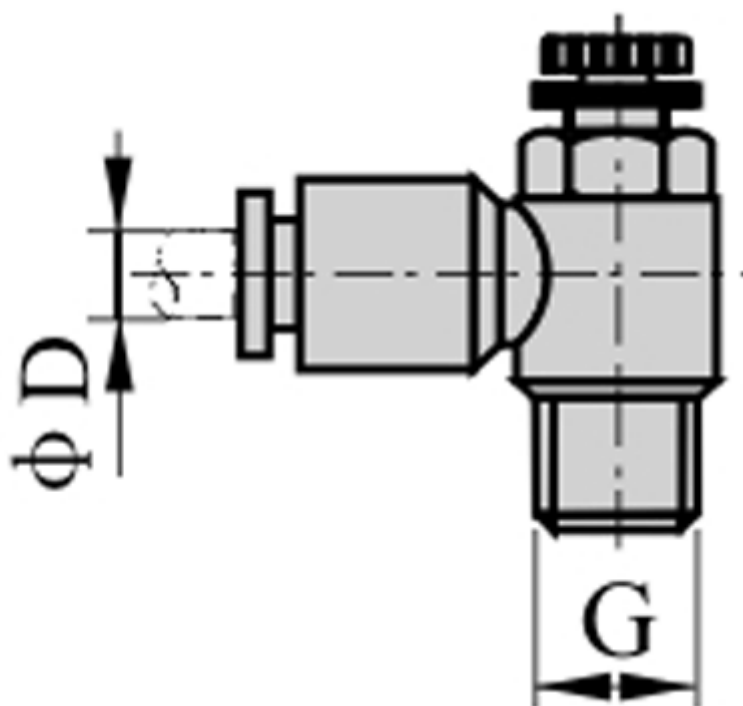

Data Sheet

Article number: 58ESL603

Description: Fitting ESL603, out flow control
thread 3/8", tube diameter 6

Measures

D = 6
Thread = 3/8"